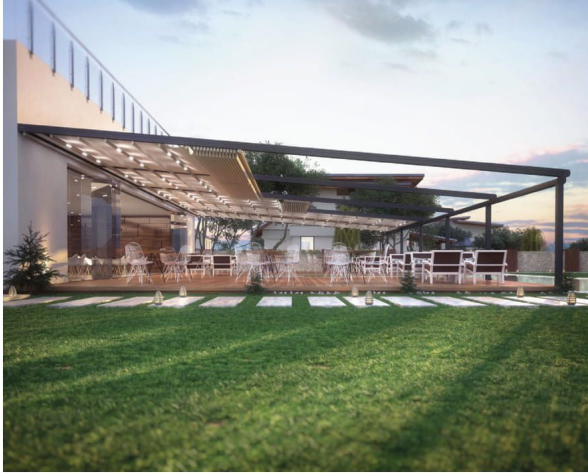

TECTONA

Teak (/tik/) (*Tectona grandis*) is a tropical hardwood species placed in the family Lamiaceae. *Tectona grandis* is a large, deciduous tree that occurs in mixed hardwood forests. It has small, fragrant white flowers and papery leaves that are often hairy on the lower surface. It is sometimes known as the "Burmese Teak". Therefore Tectona is our most premium retractable pergola system provides a stylish architectural covering as per the name was given via precious botanic plant.

Range has a wide range of uses from villas, cafes to restaurants, hotels & corporate chain stores. The sound system provides effective sound coverage enhancing your guests'a unique experience. With optional and various glass coverings, you can relax in your set apart veranda with improved energy efficient zone.

Max width: 12000 mm

Max projection: 10000 mm

120 sqm Maximum Coverage on a Single System

Available Options

- Linear LED Lighting System
- 3W Spot LED Lighting System
- Anodised Surface Treatment
- Sun Sensor
- Selective Wood Coating
- Wind Sensor
- Choice of Non-standard RAL Colours
- Patio Heaters
- Ballcony Glass & Glazing Systems
- Aerofoil Louvres
- Aluminium Doors
- Architctural Fabrics
- Aluminium Windows
- Integrated Speaker Module Rising Audio System

QUERCUS MINIMA

An oak is a tree or shrub in the genus *Quercus* (Latin "oak tree") of the beech family, Fagaceae. There are approximately 600 extant species of oaks. The common name "oak" may also appear in the names of species in related genera, notably *Lithocarpus*.

Quercus Minima system is a wall-mount retractable pergola structure, ideal to suit unremarkable budgets. The application of a design with Subulate shape is an substitute that has proven popular in both residential and leisure project work.

Bring functionality and style to your outdoor spaces with the touch of a button by turning them into areas for commercial, residential and hospitality alfresco zones.

Max width: 12000 mm

Max projection: 7000 mm

84 sqm Maximum Coverage on a Single System

Available Options

- 3W Spot LED Lighting System
- Linear LED Lighting System
- Sun Sensor
- Anodised Surface Treatment
- Wind Sensor
- Selective Wood Coating
- Choice of Non-standard RAL Colours
- Patio Heaters
- Ballcony Glass & Glazing Systems
- Aerofoil Louvres
- Aluminium Doors
- Architctural Fabrics
- Aluminium Windows
- Integrated Speaker Module Rising Audio System