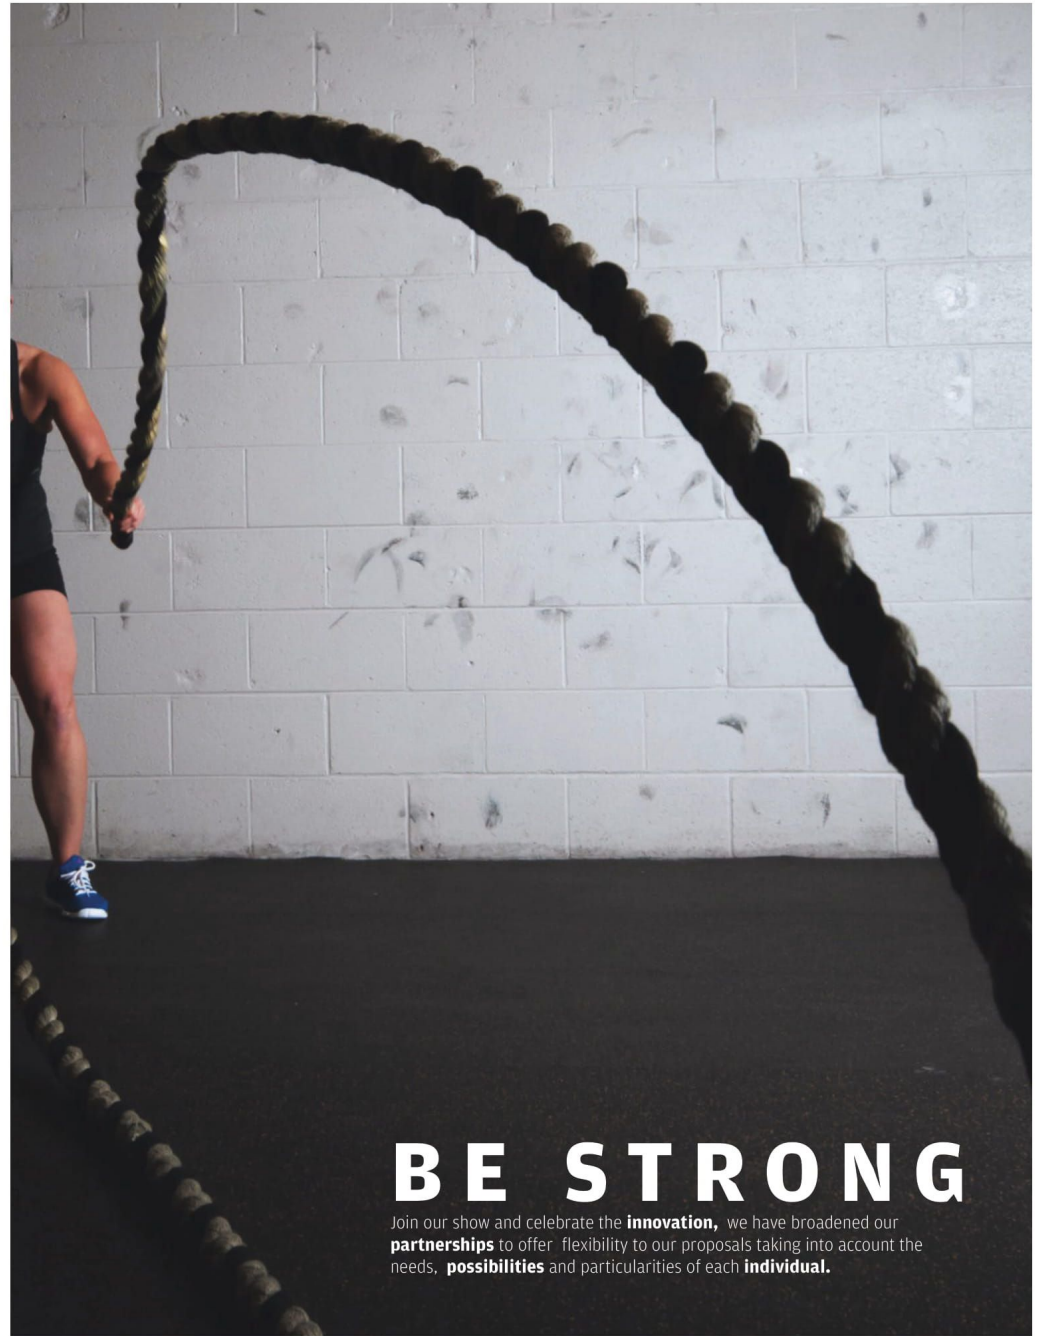

BE STRONG

Join our show and celebrate the **innovation**, we have broadened our **partnerships** to offer flexibility to our proposals taking into account the needs, **possibilities** and particularities of each **individual**.