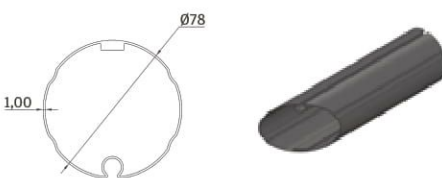

JANELA **CASSETTE AWNING**

Technical Information List

V 030818

General View

Retractable & Ready to Mount, with Chosen Fabric
 This product comes standard as: Motorized with remote control & It can't be manual operated.

1 Roller Tube $\varnothing 70$

2 Roller Tube $\varnothing 78$

3 Main profile

4 Arm Profile

5 Front Profile

6 Valance Weight Bar

* All dimensions shown above are in millimeters.

Selection of Optional Items & Accessories