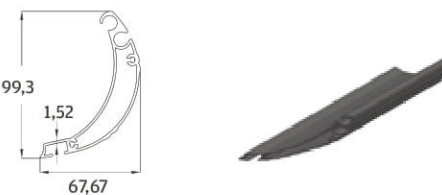

1 Roller Tube $\varnothing 70$

2 Roller Tube $\varnothing 78$

3 Main profile

4 Arm Profile

5 Front Profile

6 Valance Weight Bar

* All dimensions shown above are in millimeters.

Selection of Optional Items & Accessories