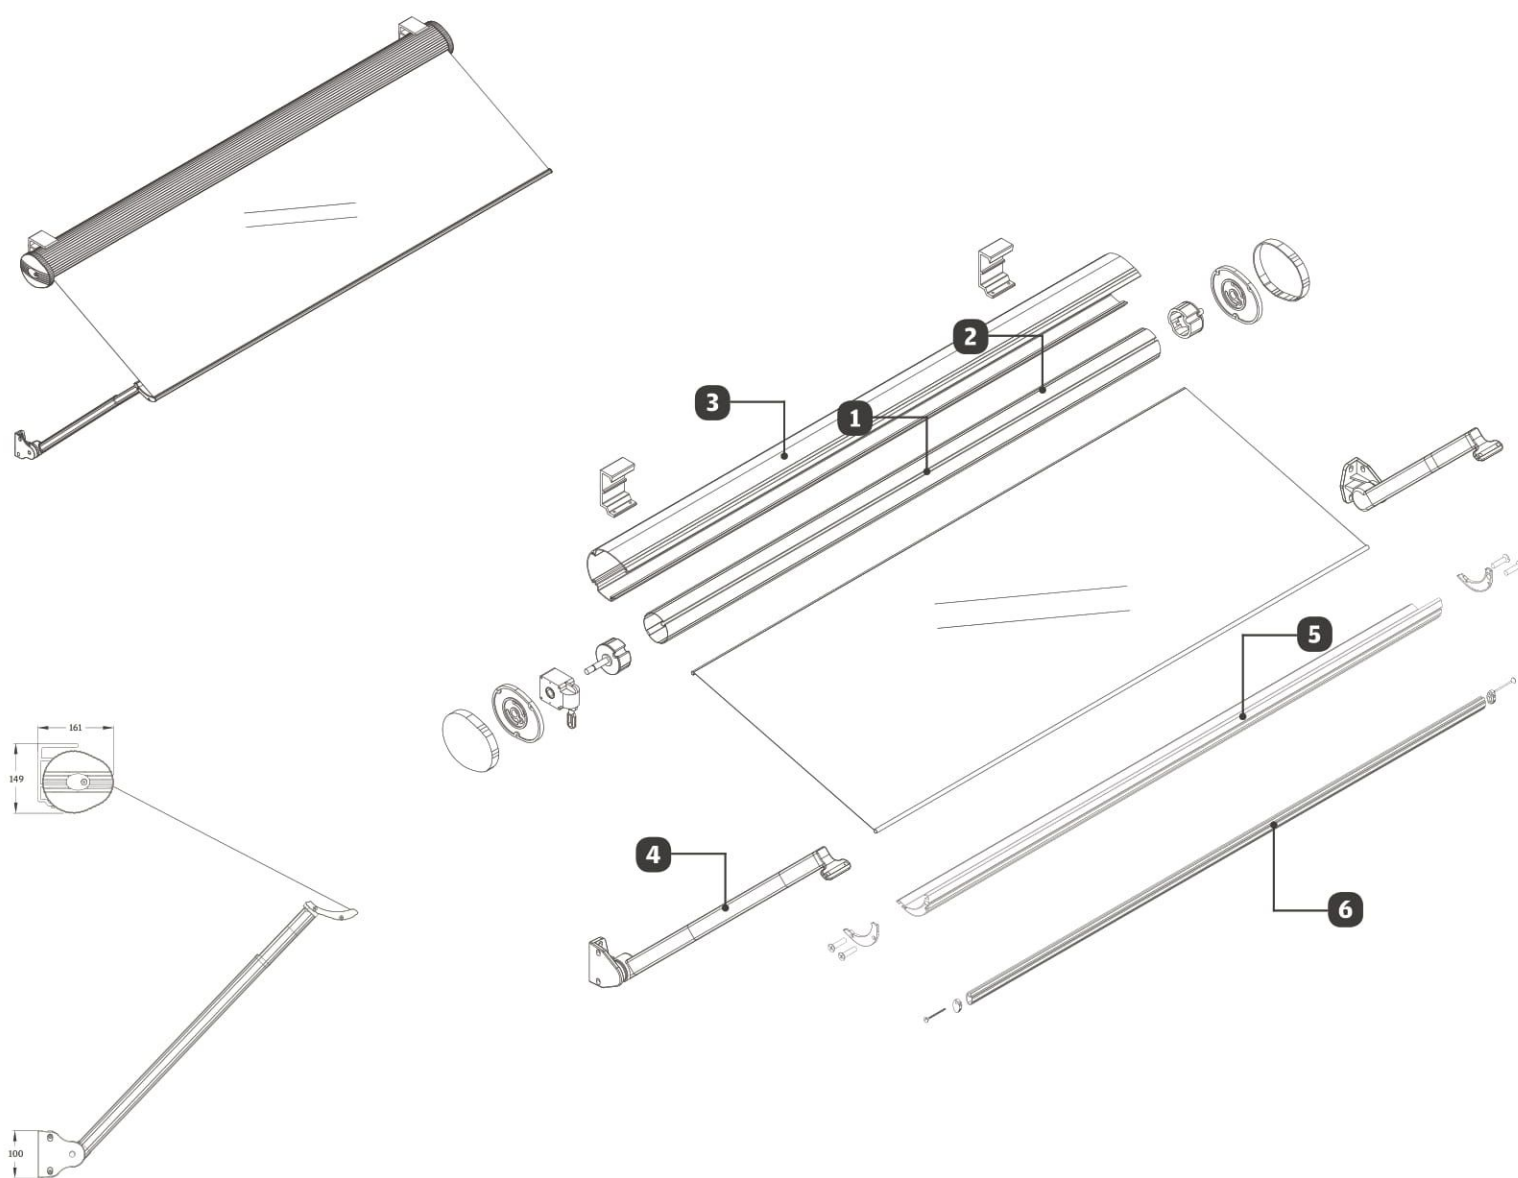

JANELA **CASSETTE AWNING**

Technical Information List

V 030818

General View

Retractable & Ready to Mount, with Chosen Fabric
 This product comes standard as: Motorized with remote control & It can't be manual operated.

1 Roller Tube $\varnothing 70$

2 Roller Tube $\varnothing 78$

3 Main profile

4 Arm Profile

5 Front Profile

6 Valance Weight Bar

* All dimensions shown above are in millimeters.

Selection of Optional Items & Accessories