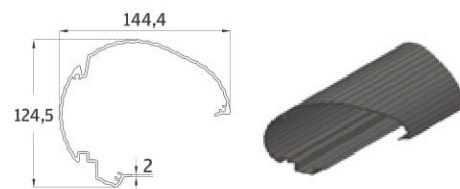

JANELA **CASSETTE AWNING**

Technical Information List

V 030818

General View

Retractable & Ready to Mount, with Chosen Fabric
 This product comes standard as: Motorized with remote control & It can't be manual operated.

1 Roller Tube $\varnothing 70$

2 Roller Tube $\varnothing 78$

3 Main profile

4 Arm Profile

5 Front Profile

6 Valance Weight Bar

* All dimensions shown above are in millimeters.

Selection of Optional Items & Accessories