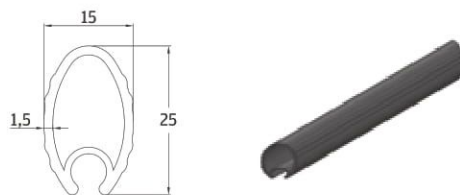

1 Roller Tube $\varnothing 70$

2 Roller Tube $\varnothing 78$

3 Main profile

4 Arm Profile

5 Front Profile

6 Valance Weight Bar

* All dimensions shown above are in millimeters.

Selection of Optional Items & Accessories