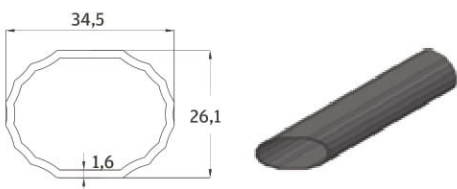

1 Roller Tube $\varnothing 70$

2 Roller Tube $\varnothing 78$

3 Main profile

4 Arm Profile

5 Front Profile

6 Valance Weight Bar

* All dimensions shown above are in millimeters.

Selection of Optional Items & Accessories