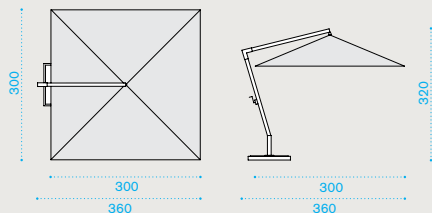

Item

Description

-   HOOBRFA1 Ivory + base
 -   HOOBRFA12 Dove grey + base
 -   HOOBRFA10 Lilac + base
-
-  COVER245 Rain cover for Holiday

 → 90   |  → 1 umbrella  H 280 D 22 L 22  → 2 poles  H 283 D 37 L 14
 + Kit base  → 1  H 30 D 110 L 110  → 102

Square umbrella 3x3 m

-   HOOBQFA1 Ivory + base
 -   HOOBQFA12 Dove grey + base
 -   HOOBQFA10 Lilac + base
-
-  COVER245 Rain cover for Holiday

 → 85   |  → 1 umbrella  H 280 D 22 L 22  → 2 poles  H 283 D 37 L 14
 + Kit base  → 1  H 30 D 110 L 110  → 97