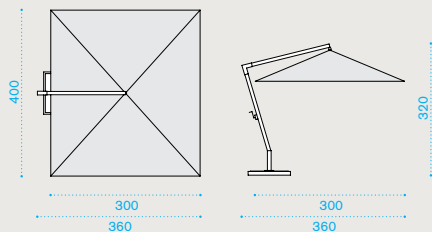

Item

Description

-   HOOBRFA1 Ivory + base
 -   HOOBRFA12 Dove grey + base
 -   HOOBRFA10 Lilac + base
-
-  COVER245 Rain cover for Holiday

 → 90   |  → 1 umbrella  H 280 D 22 L 22  → 2 poles  H 283 D 37 L 14
 + Kit base  → 1  H 30 D 110 L 110  → 102

Square umbrella 3x3 m

-   HOOBQFA1 Ivory + base
 -   HOOBQFA12 Dove grey + base
 -   HOOBQFA10 Lilac + base
-
-  COVER245 Rain cover for Holiday

 → 85   |  → 1 umbrella  H 280 D 22 L 22  → 2 poles  H 283 D 37 L 14
 + Kit base  → 1  H 30 D 110 L 110  → 97