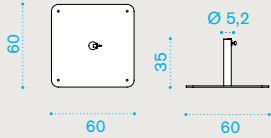

Technical info

Base – 23 kg

only for items: UMOMQM1 – UMOMR

→ 23,5 | → 1base H 2 D 62 L 62 → 1tube H 40 D 11 L 11 → 24,5

Item

OMBAM11PB31

Description

White
(Free 2,2x2,2 - 3x2)

OMBAM11PB40

Mud grey
(Free 2,2x2,2 - 3x2)