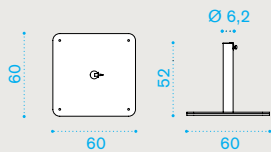

→ 48 | 2x → 1base H 2 D 62 L 62 → 1tube H 62 D 11 L 11 → 49

OMBAM22PB31

White
(Free 3,5x3,5)

OMBAM22PB40

Mud grey
(Free 3,5x3,5)