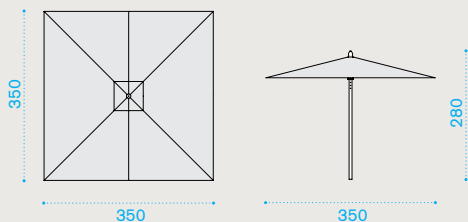

## Rectangular umbrella 3x2 m

- UMOMRP9 Aluminium, dove grey fabric
- UMOMRP7 Aluminium, white fabric
- UMOMRP77 Aluminium, red fabric

- COVER244 Rain cover, 27,5 Ø h260

→ 12 | → 1 H 290 D 24 L 24 → 14

## Square umbrella 3,5x3,5 m

- UMOMQM2P9 Aluminium, dove grey fabric
- UMOMQM2P7 Aluminium, white fabric

- COVER246 Rain cover, 27,5 Ø h260

→ 13 | → 1 H 290 D 24 L 24 → 15