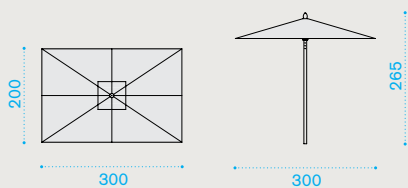

Rectangular umbrella 3x2 m

- ☐ ☒ UMOMRP9 Aluminium, dove grey fabric
- ☐ ☒ UMOMRP7 Aluminium, white fabric
- ☐ ☒ UMOMRP77 Aluminium, red fabric

- ☐ COVER244 Rain cover, 27,5 Ø h260

→ 12 | → 1 H 290 D 24 L 24 → 14